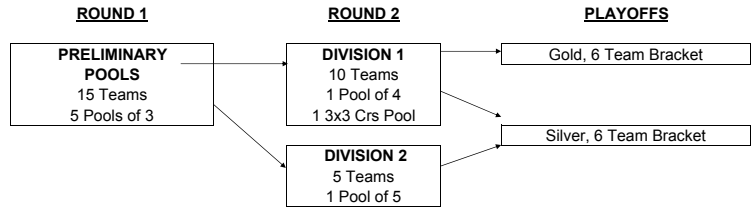

2010 CENTRAL ZONE INVITATIONAL 13 & UNDER

ROUND 1 - SATURDAY

| | | | | |
|-----------------------|-----------------------|-----------------------|-----------------------|-----------------------|
| 3 P1 | 3 P2 | 3 P3 | 3 P4 | 3 P5 |
| 9:00 AM CT. 07 | 9:00 AM CT. 08 | 9:00 AM CT. 09 | 9:00 AM CT. 10 | 8:00 AM CT. 06 |
| 1 As KIVA 13 Red | 1 A5 MZ 131 Katherine | 1 MAVA 13 Elite | 1 MZ C City 13 Purple | 1 Dayton Jrs 13 Blue |
| 2 Starz 13 | 2 Union 13 Garvey | 2 IVA 13 Chinchillas | 2 AS KIVA 13 White | 2 Rockwood Thun 131 |
| 3 IVA 13 Cheetahs | 3 MAVA 13 Blue | 3 MZ C City 13 Black | 3 Union 13 Falcone | 3 As KIVA 13 Glen |

ROUND 2 - SATURDAY/SUNDAY

| | | | |
|----------------------------|----------------------------|----------------------------|-----------------------------------|
| | 3 D1P2A | 3 D1P2B | 3 D2P1 |
| SAT: 1:00 PM CT. 07 | SAT: 1:00 PM CT. 08 | SAT: 1:00 PM CT. 09 | SAT: 5:00 PM CT. 05 CT. 06 |
| SUN: 8:00 AM CT. 07 | | | SUN: 8:00 AM CT. 09 CT. 10 |
| 1 P1 1ST | 1 P2 1ST | 1 P4 1ST | 1 P1 3RD |
| 2 P3 1ST | 2 P5 2ND | 2 P5 1ST | 2 P2 3RD |
| 3 P4 2ND | 3 P1 2ND | 3 P3 2ND | 3 P3 3RD |
| 4 P2 2ND | | | 4 P4 3RD |
| | | | 5 P5 3RD |