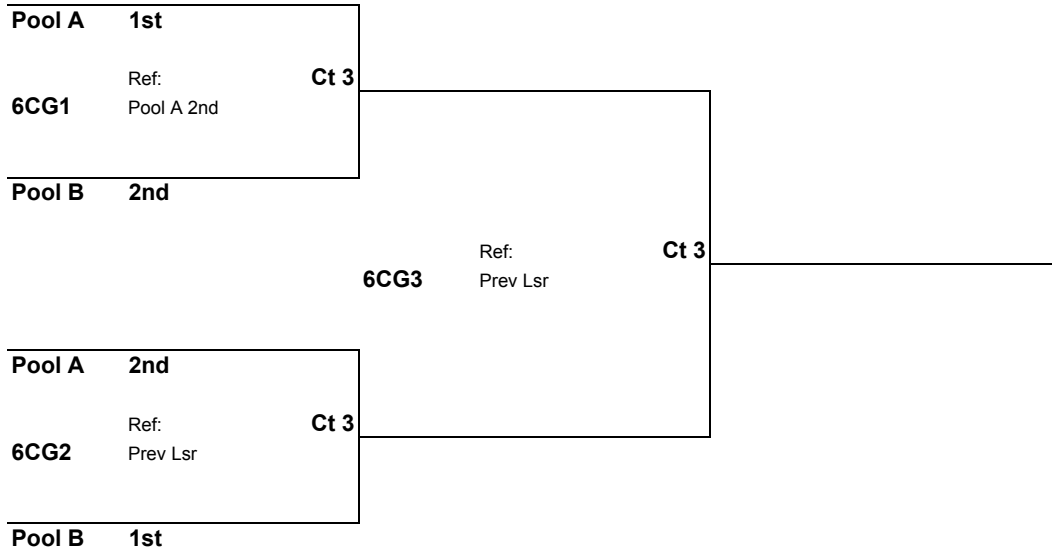

CENTRAL ZONE INVITATIONAL
16 CLUB DIVISION
2010

GOLD DIVISION PLAYOFF

CROSSOVER MATCHES

Crossover Match #1
Ct 6
Pool A 3rd Place vs Pool B 3rd Place
Ref team - Pool B 4th Place

Crossover Match #2
Ct 6
Pool A 4th Place vs Pool B 4th Place
Ref team - Previous Loser