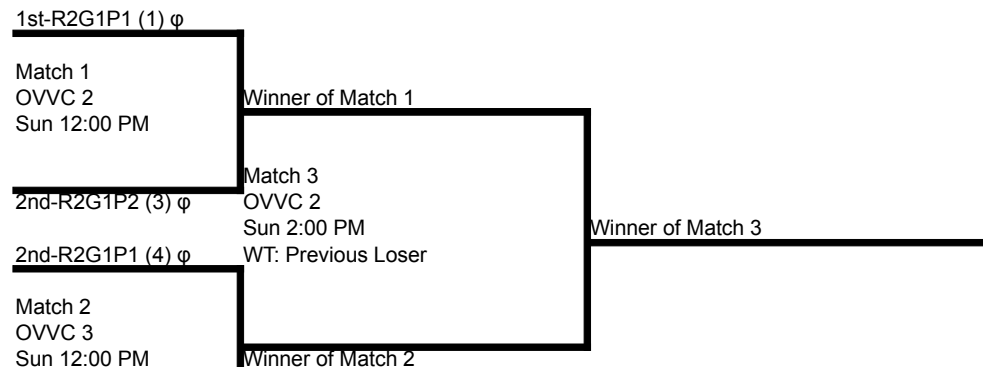

**Central Zone Invitational
16 Open**

Round 1

Court Start Time Pool	OVVC 2 Sat 8:00 AM R1G1P1	OVVC 3 Sat 11:00 AM R1G1P2	OVVC 3 Sat 8:00 AM R1G1P3	OVVC 5 Sat 11:00 AM R1G1P4
Team 1	Asics KIVA 16 Red (PR) (1)	Cincy VBC 16 - Green (OV) (2)	Lex United 16 Black (PR) (3)	MJVA 16 Elite (DE) (4)
Team 2	UNION 16 KY Roos (PR) (8)	Circle City 16 Purple (HO) (7)	MAVA 16-Elite (PR) (6)	Club West 16 Elite (SO) (5)
Team 3	U16 - Open (HO) (9)	UNION 16 KY Hamblen (PR) (10)	UNION 16 IN Myers (PR) (11)	Asics KIVA 16 White (PR) (12)
Team 4	RCVC 16-Thunder (OV) (13)			

**Central Zone Invitational
16 Open**

Round 2

Court Start Time Pool	OVVC 2 Sat 3:00 PM R2G1P1	OVVC 3 Sat 3:00 PM R2G1P2	OVVC 2, OVVC 3, OVVC 5, OVVC 6 Sat 5:00 PM R2G2P1	5 Team pool Sat.
Team 1	1st-R1G1P1 (1)	1st-R1G1P2 (2)	3rd-R1G1P1 (9)	Ct2 Ct 3
Team 2	1st-R1G1P4 (4)	1st-R1G1P3 (3)	3rd-R1G1P2 (10)	5:00 2 vs 5 (3) 1 vs 4 (3)
Team 3	2nd-R1G1P3 (6)	2nd-R1G1P4 (5)	3rd-R1G1P3 (11)	6:00 3 vs 5 (1) 2 vs 4 (1)
Team 4	2nd-R1G1P2 (7)	2nd-R1G1P1 (8)	3rd-R1G1P4 (12)	SUN
Team 5			4th-R1G1P1 (13)	Ct 5 Ct 6

Pools R2G1P1 and P2 will play 2 matches on Saturday afternoon starting at 3 PM.
The Pool will conclude on Sunday, starting at 8 AM.

1:00 1 vs 3 (2) 4 vs 5 (2)
2:00 2 vs 3 (4) 1 vs 5 (4)
3:00 3 vs 4 (5) 1 vs 2 (5)

16 Open

Round 3

Gold